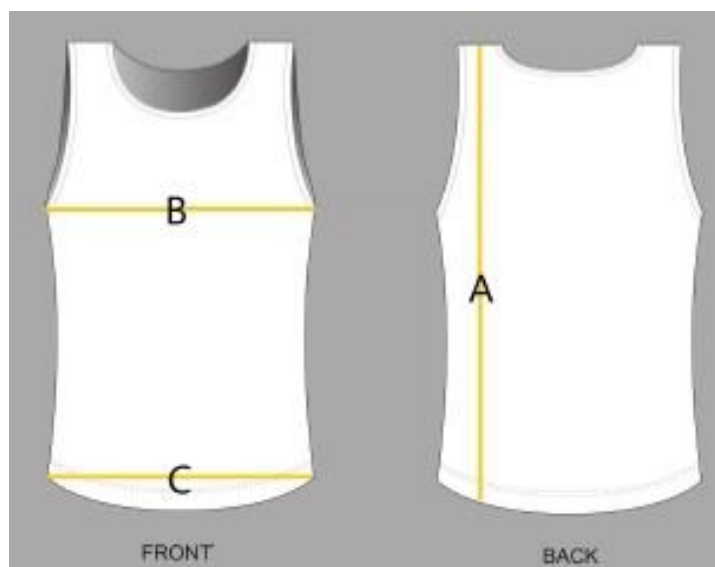

3 Marathons in 3 Days Singlets and Ultra Shirts for the 3M3D, Cairns Marathon, Kauri Half and 1&½

2017 Shrit/Singlet	Cost	Sizes available
<p><b>3M3D Ultra shirt</b> No image available. Same colours are the singlet. Same design as the 2016 ultra shirt.</p>	<p>\$25 or \$35 including postage within Australia</p>	<p>2 x M 1 x S 1 x 14 1 x 12</p>
<p>3M3D singlet</p> 	<p>\$25 or \$35 including postage within Australia</p>	<p>1 x XL 1 x M 1 x S 1 x 14 2 X 10</p>
<p>Cairns Marathon</p> 	<p>\$25 or \$35 including postage within Australia</p>	<p>1 x L 2 x M 2 x 14 4 x 12 1 x 10 1 x 8</p>
2016 Shrit/Singlet	Cost	Sizes available
<p><b>3M3D Ultra shirt</b></p> 	<p>\$25 or \$35 including postage within Australia</p>	<p>Unisex 1 x 3XS (kid's size) 2 x 2XS or 6 4 x S or 10</p>
<p>3M3D singlet</p> 	<p>\$25 or \$35 including postage within Australia</p>	<p>1 x 8 2 x 12 1 x M 1 x L</p>

### Ladies - singlet

SIZE	8	10	12	14	16	18
Half Chest (B)	44	46	48	50	52	54
Body Length (A)	60	62.5	64.5	66.5	68.5	70.5
Size measurements are for guidance only. Units: centimetres						

### Mens - singlet

SIZE	S	M	L	XL	2XL	3XL
Half Chest (B)	46	48.5	51	53.5	56	58.5
Body Length (A)	66	68.5	71	73.5	76	78.5
Size measurements are for guidance only. Units: centimetres						

### Ultra Trail Shirt Size Chart - Unisex

SIZE	2XS / 6	XS / 8	S / 10	M / 12	L / 14	XL / 16	2XL / 18	3XL / 20
Half Chest	45	47	49	51	53	55	57	59
Body Length	60	62	64	66	68	70	72	74
Size measurements are for guidance only. Units: centimetres								